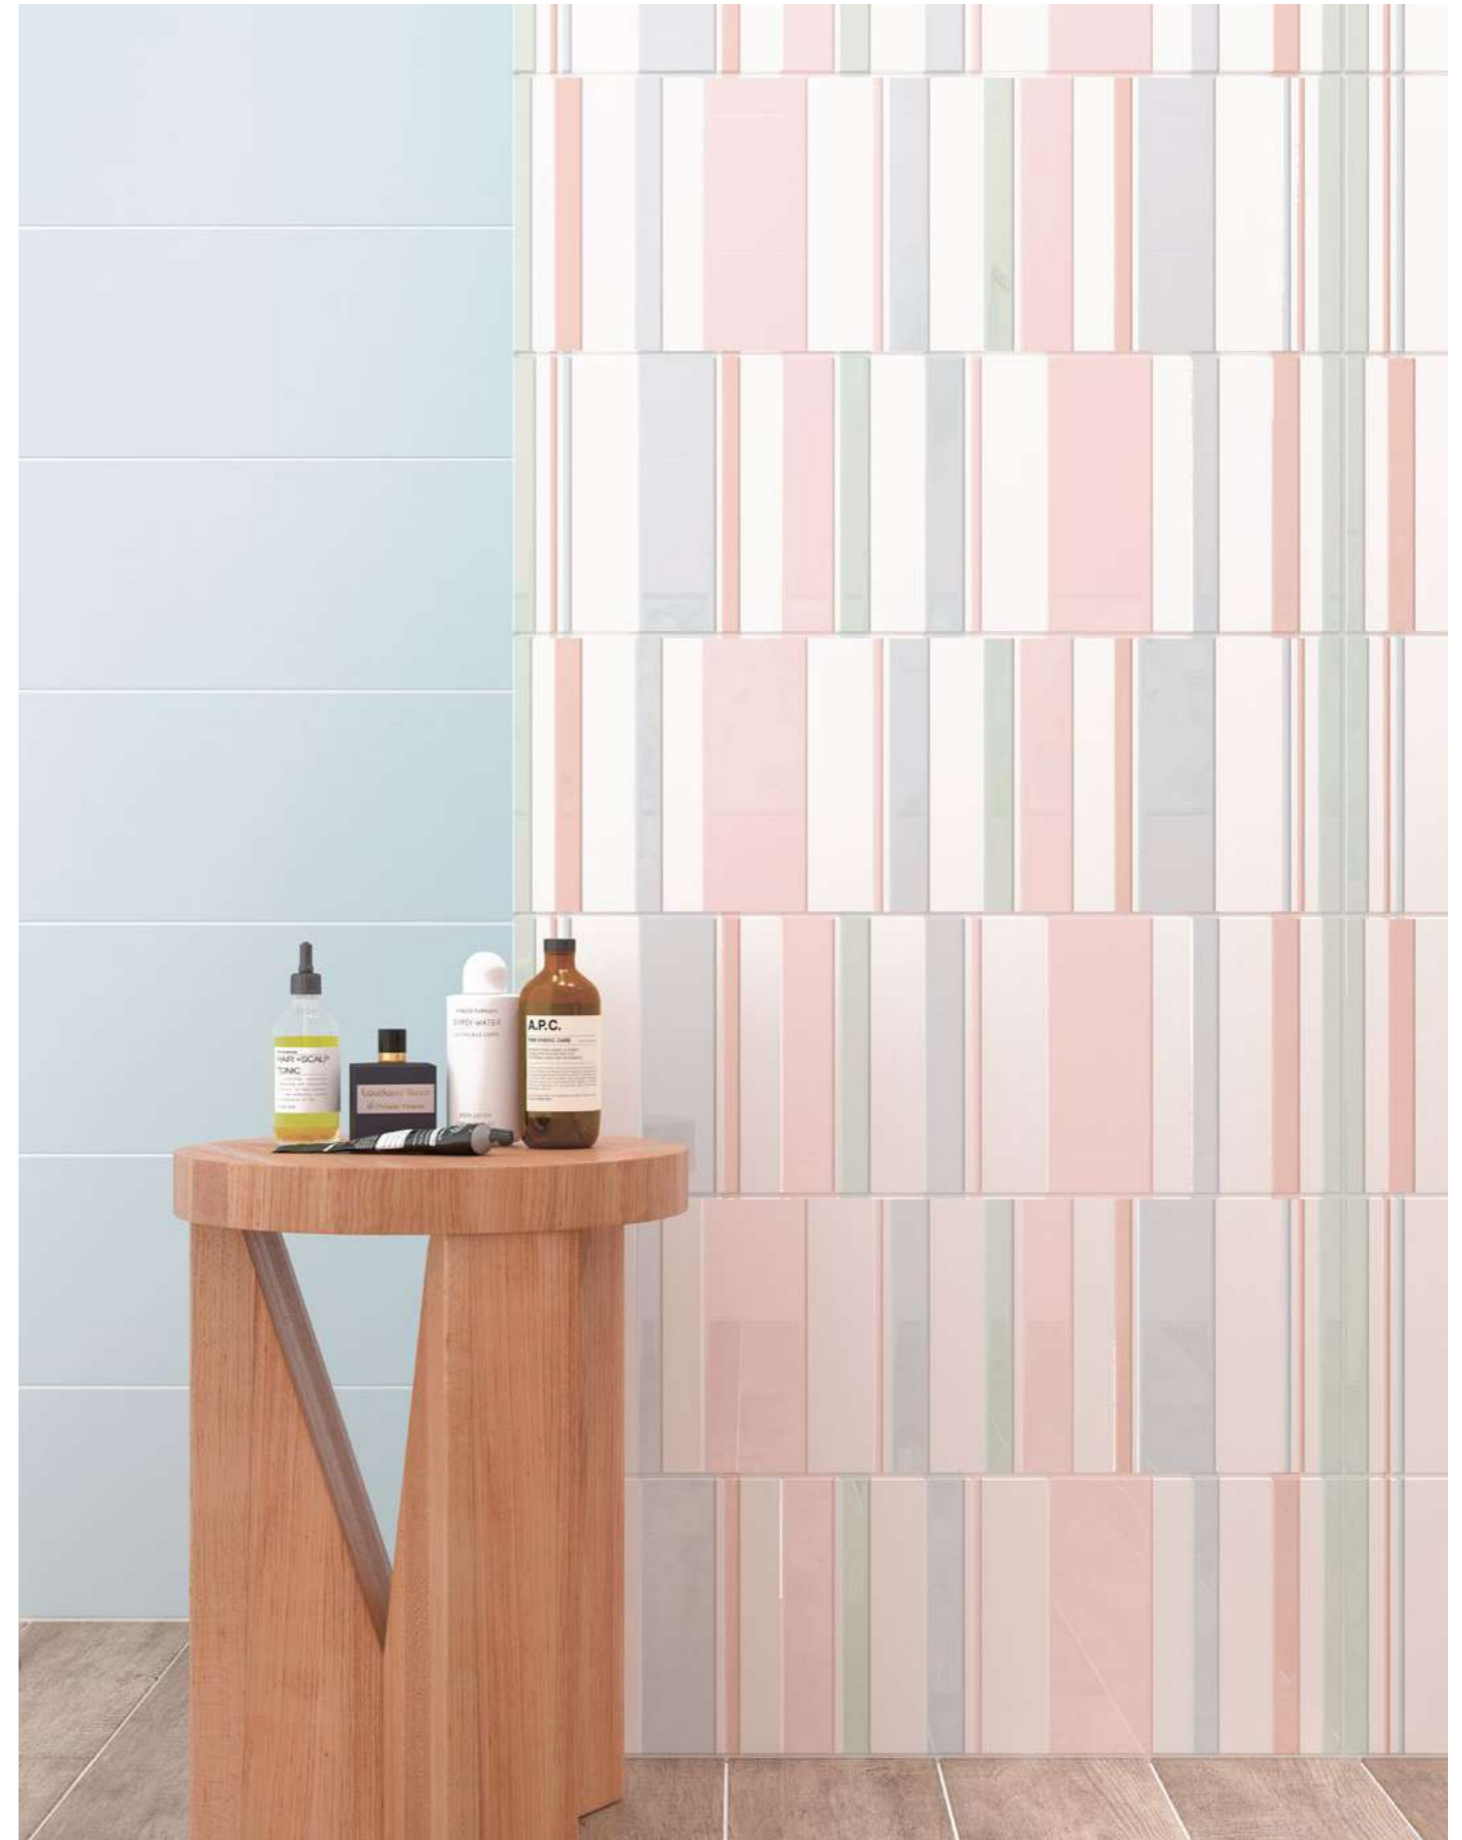

00-00-5-17-00-61-2419 Aurora Celeste 20x60
04-01-1-17-03-01-2426-0 Kimberly Line 20x60