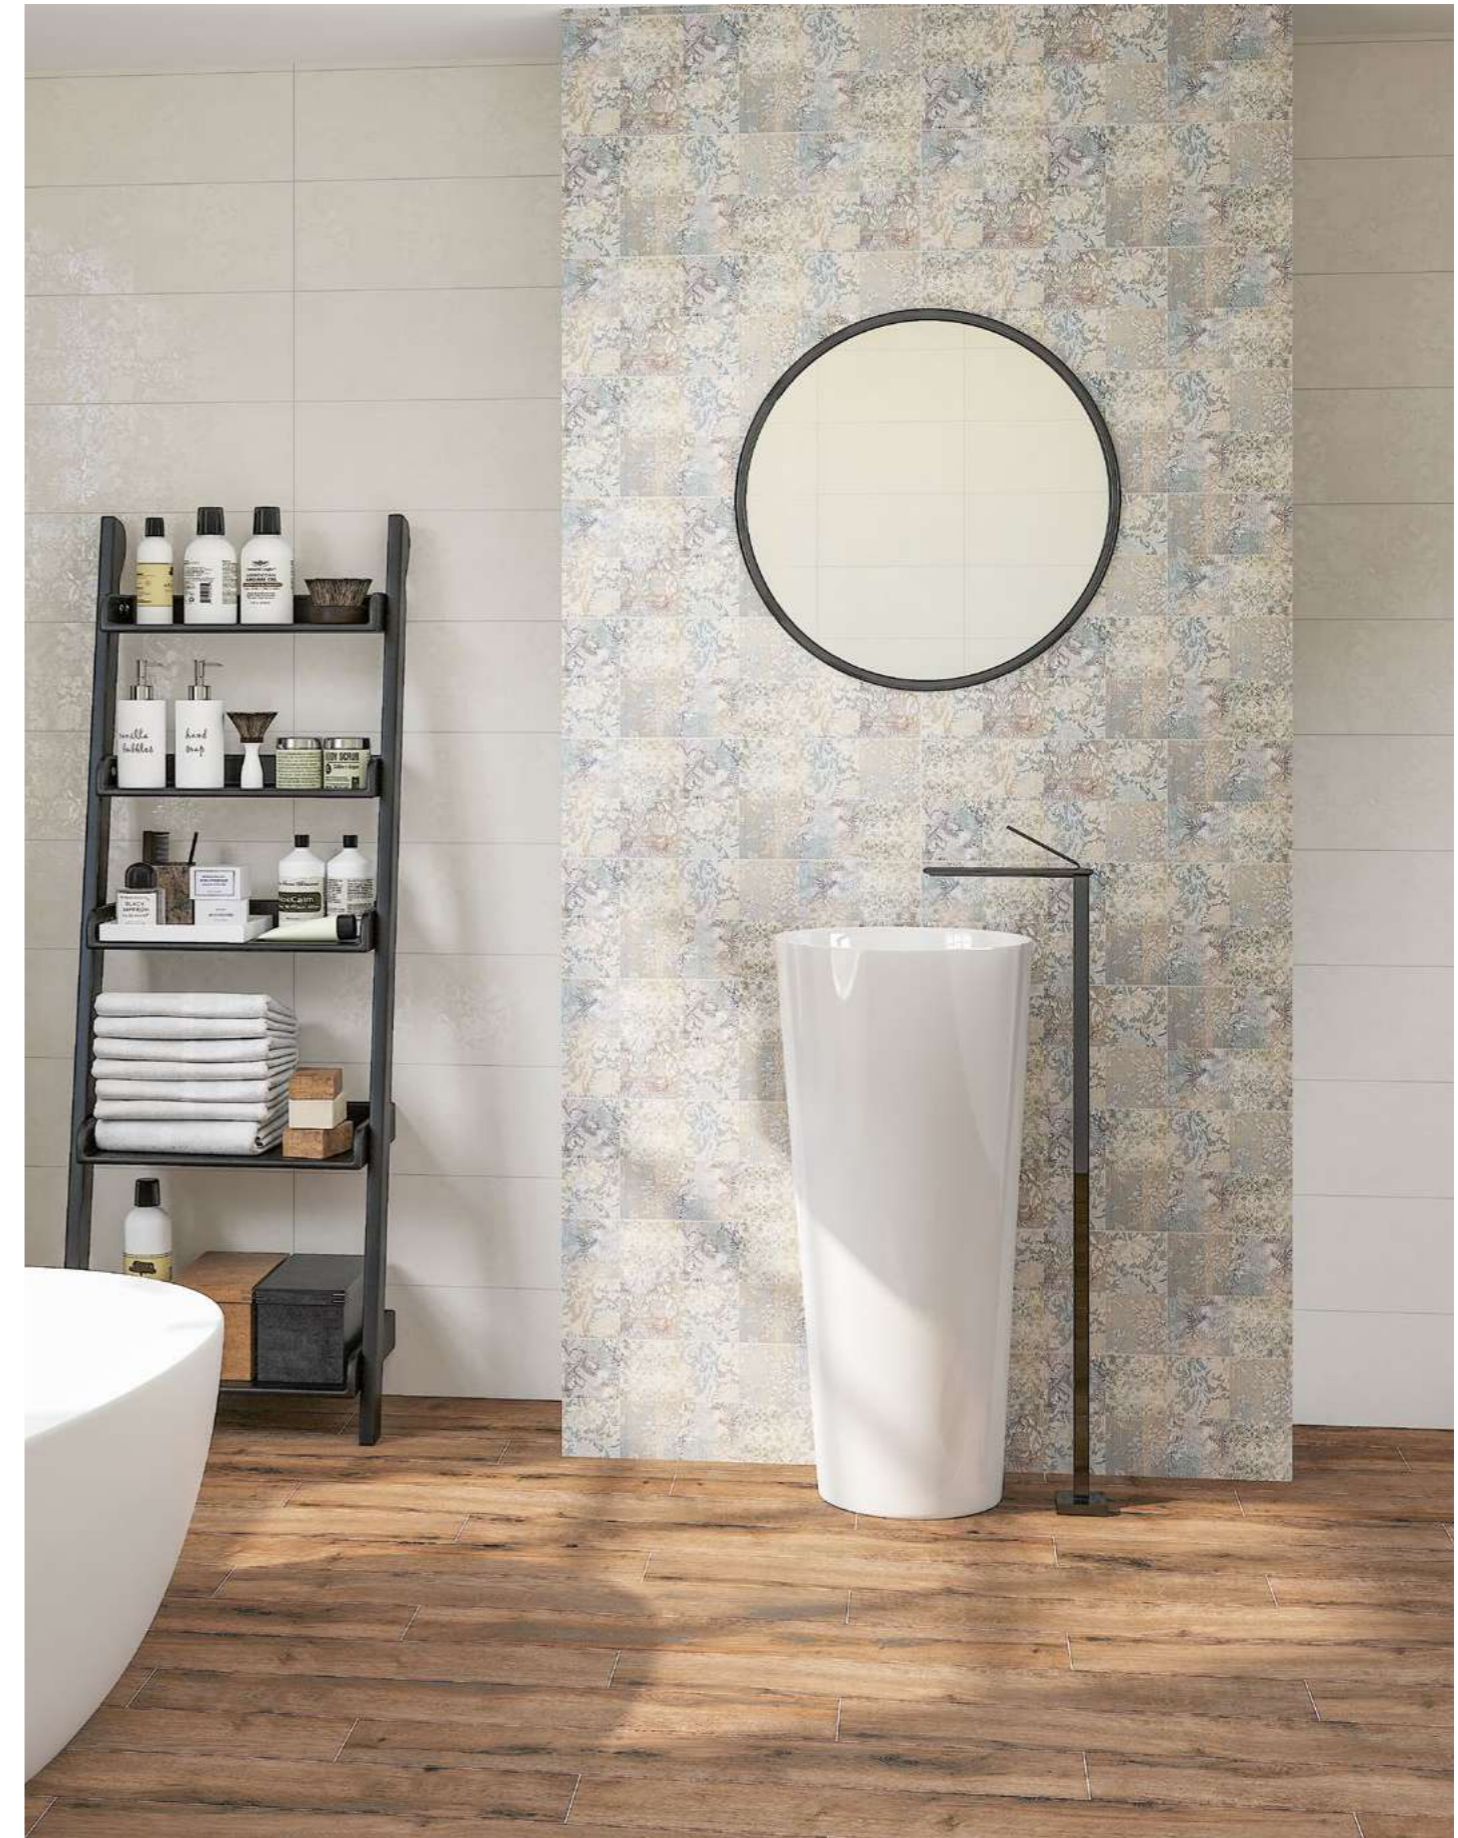

20x60

20x60
10
1.20
18.00
76.80

TDL20W12200A Textile Ivory 20x60
TDM41D12200A Textile Pattern Mix Dec 20x60