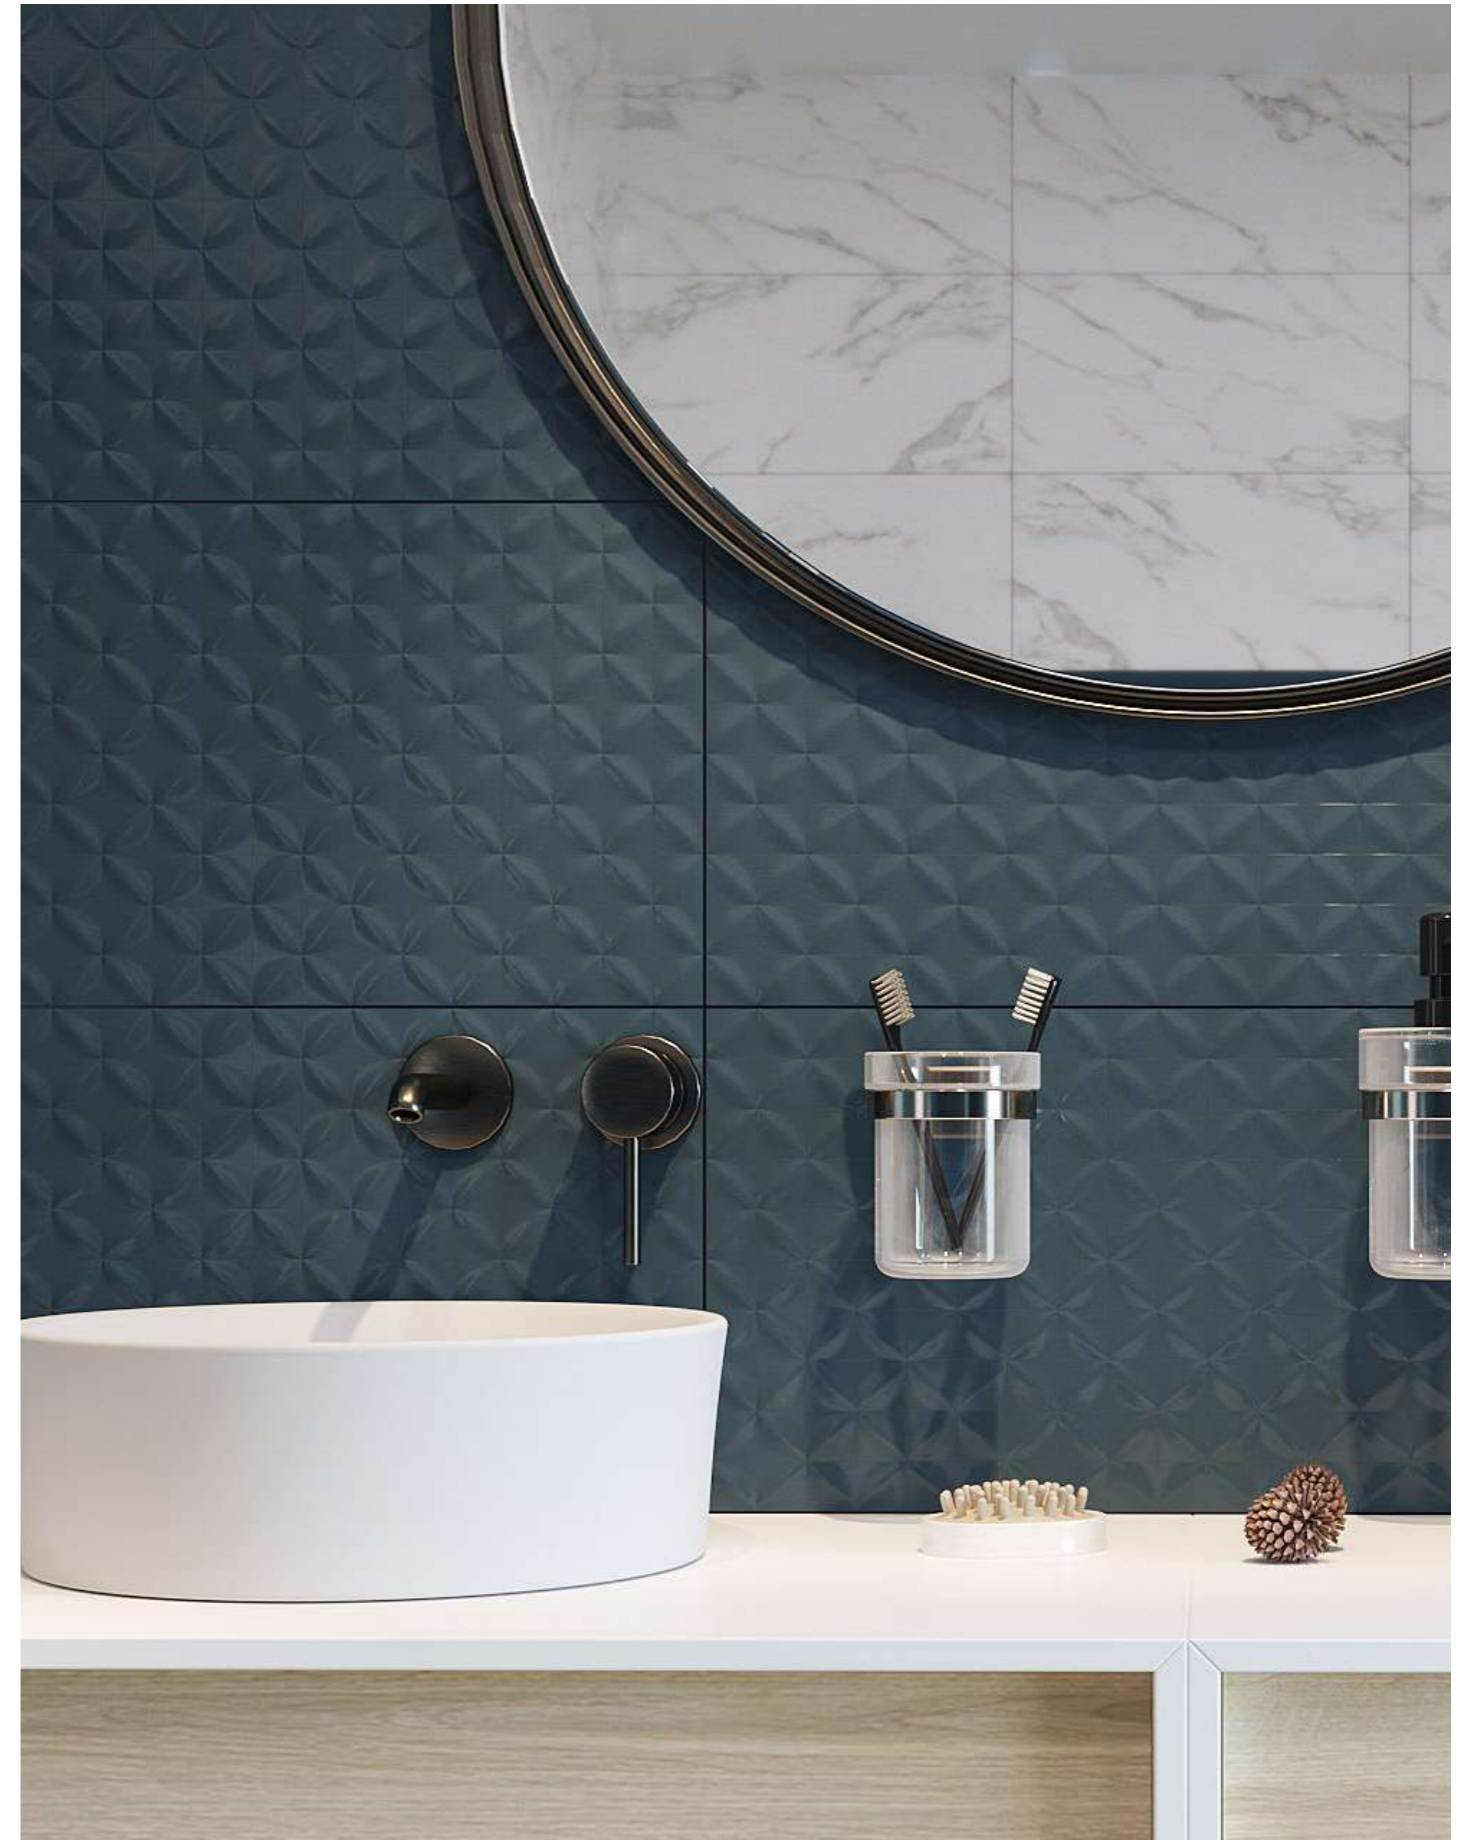

NRL_P0022 Pastel Waffle Blue 30x60