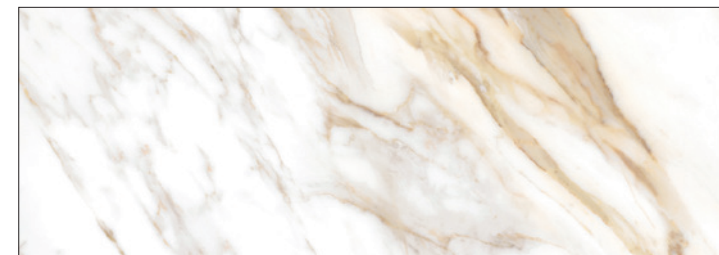

Calacatta Oro / 700 x 242 mm / 6 графических лиц